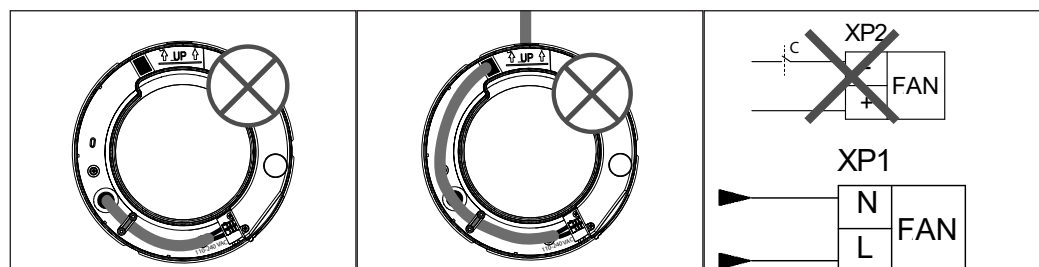

Connection diagram

110-240 VAC